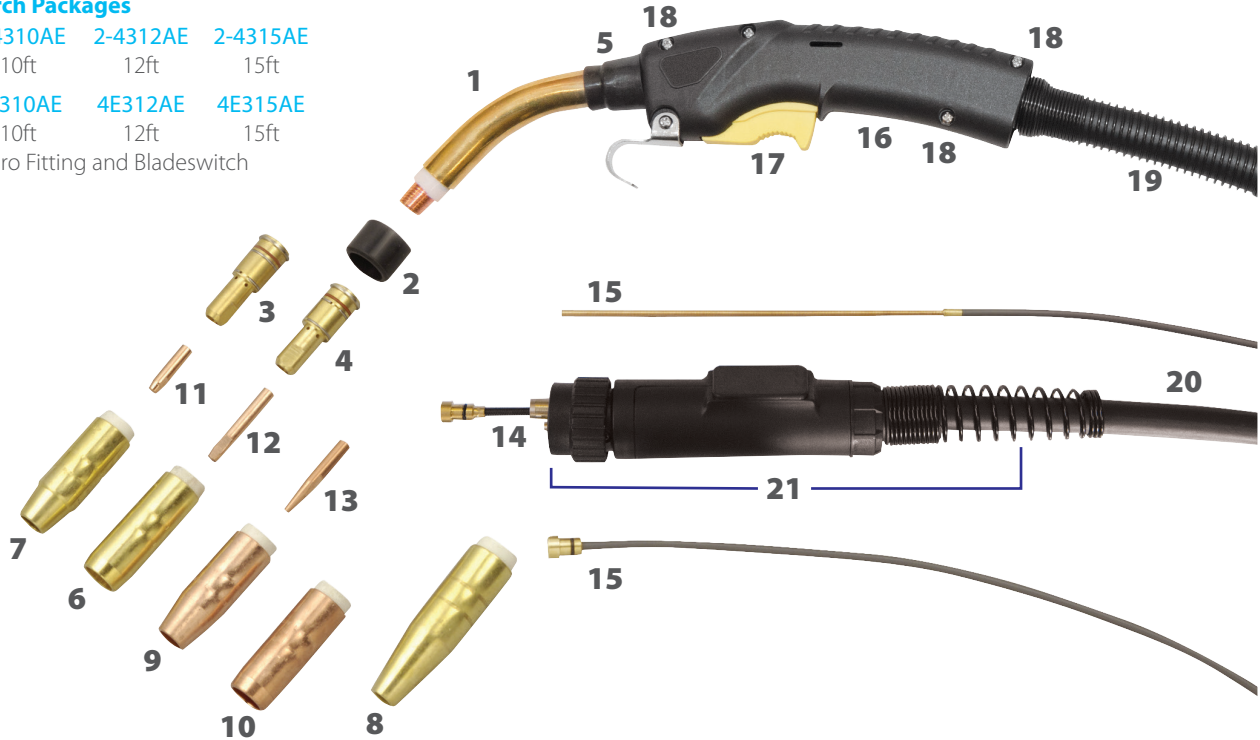

MIG Welding Torch Air Cooled

Model: SP302 & SP302E

SP302 300A Co²/250A Mixed Gases @ 60% Duty Cycle EN60974-7 Wire Sizes 0.6mm to 1.2mm
 SP302E 200A Co²/150A Mixed Gases @ 60% Duty Cycle EN60974-7 Wire Sizes 0.6mm to 1.2mm

Torch Packages

2-4310AE	2-4312AE	2-4315AE
10ft	12ft	15ft
4E310AE	4E312AE	4E315AE
10ft	12ft	15ft

*Euro Fitting and Bladeswitch

Main Consumables

Code	Description	Pack Qty
1	4786 Body Tube	1
2	R4323-R Cap Rubber	5
	R4323 Cap Phenolic	5
3	4335 Head Assy for Short Tips	5
4	4235 Head Assy for Long Tips	5
5	B4780 Insulator for Hexagonal Nut	5
6	4391 Nozzle Brass 5/8" Bore	5
7	4392 Nozzle Brass 1/2" Bore	5
8	4295 Pipeline Nozzle	5
9	4394 Nozzle Copper 1/2" Bore	5
10	4393 Nozzle Copper 5/8" Bore	5

Contact Tips (ECU Standard Short, Long & Pipeline)

Code	Description	Pack Qty
11	7497 Short 31mm - 0.6mm Wire	10
	7488 Short 31mm - 0.8mm Wire	10
	7489 Short 31mm - 0.9mm Wire	10
	7496 Short 31mm - 1.0mm Wire	10
	7490 Short 31mm - 1.2mm Wire	10
	7498 Short 31mm - 1.3mm Wire	10
12	1597 Long 50mm - 0.6mm Wire	10
	1588 Long 50mm - 0.8mm Wire	10
	1589 Long 50mm - 0.9mm Wire	10
	1596 Long 50mm - 1.0mm Wire	10
	1590 Long 50mm - 1.2mm Wire	10
	1598 Long 50mm - 1.3mm Wire	10

Contact Tips (ECU Standard Short, Long & Pipeline)

Code	Description	Pack Qty
13	4285 Pipeline 0.8mm Wire	10
	4281 Pipeline 0.9mm Wire	10
	4296 Pipeline 1.0mm Wire	10
	4282 Pipeline 1.2mm Wire	10
	4283 Pipeline 1.3mm Wire	10