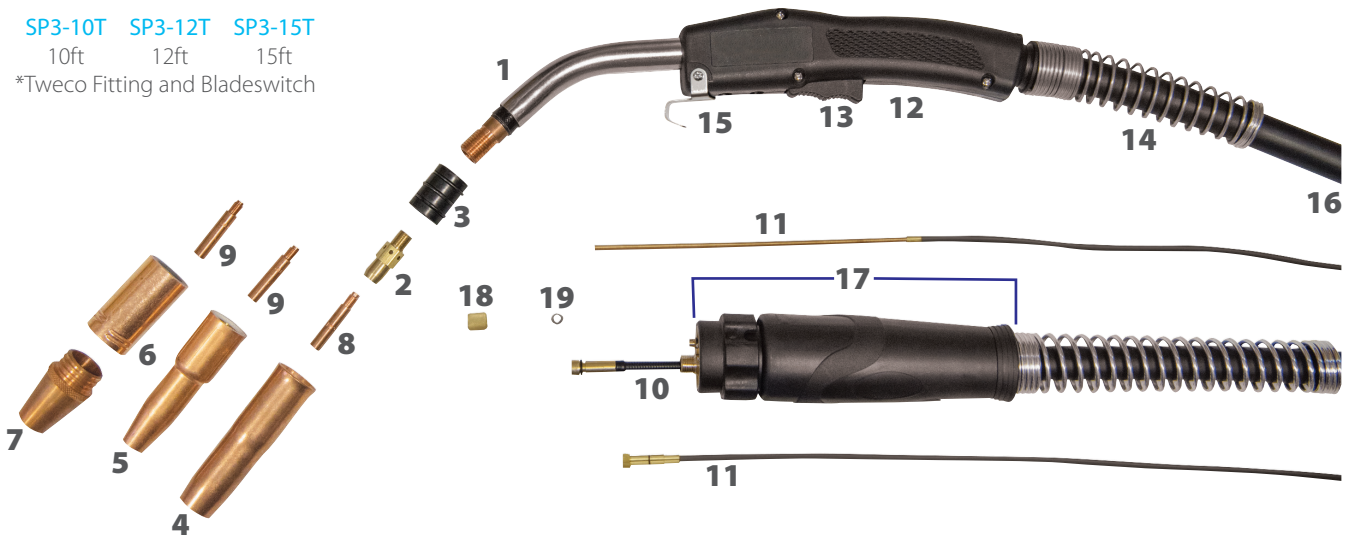

MIG Welding Torch Air Cooled

Model: SP3 Rating 300A Co² / 250A Mixed Gases @ 60% Duty Cycle EN60974-7 Wire Size 0.6mm to 1.6mm

Torch Packages

SP3-10E SP3-12E SP3-15E
10ft 12ft 15ft

*Euro Fitting and Bladeswitch

SP3-10T SP3-12T SP3-15T
10ft 12ft 15ft

*Tweco Fitting and Bladeswitch

Main Consumables

Code	Description	Pack Qty
1 63J45	Conductor Tube 45° Metal Jacket	1
63J60	Conductor Tube 60° Metal Jacket	1
2 54A	Gas Diffuser	5
3 34A	Nozzle Insulator - Adjustable	5
4 24A50	Nozzle Adj. 12mm Bore	5
24A62	Nozzle Adj. 16mm Bore	5
24A75	Nozzle Adj. 19mm Bore	5
5 23-37	Nozzle Self Insulated 9mm Bore	5
23-50	Nozzle Self Insulated 12mm Bore	5
23-62	Nozzle Self Insulated 16mm Bore	5
23-75	Nozzle Self Insulated 19mm Bore	5
6 34CT	Insulator for CT Nozzles	5
7 24CT-37S	CT Nozzle 9mm Bore	5
24CT-50S	CT Nozzle 12mm Bore	5
24CT-62S	CT Nozzle 16mm Bore	5
24CT-75S	CT Nozzle 19mm Bore	5

Contact Tips (ECU Standard)

8 14-23	Standard Ecu - 0.6mm Wire	25
14-30	Standard Ecu - 0.8mm Wire	25
14-35	Standard Ecu - 0.9mm Wire	25
14-40	Standard Ecu - 1.0mm Wire	25
14-45	Standard Ecu - 1.2mm Wire	25
14-52	Standard Ecu - 1.3mm Wire	25
14-116	Standard Ecu - 1.6mm Wire	25

Contact Tips (ECU Heavy Duty)

Code	Description	Pack Qty
9 14H30	Heavy Duty Ecu - 0.8mm Wire	25
14H35	Heavy Duty Ecu - 0.9mm Wire	25
14H40	Heavy Duty Ecu - 1.0mm Wire	25
14H45	Heavy Duty Ecu - 1.2mm Wire	25
14H52	Heavy Duty Ecu - 1.3mm Wire	25
14H116	Heavy Duty Ecu - 1.6mm Wire	25